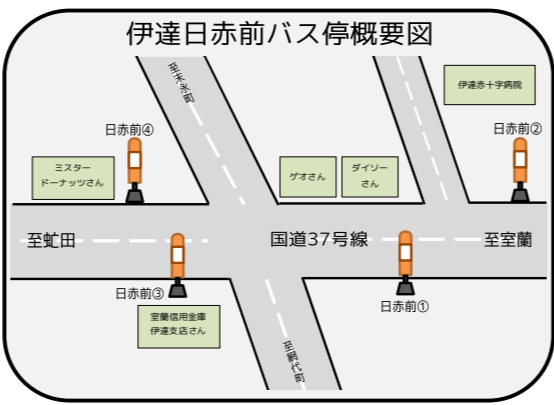

●倶知安～東小～大和～倶知安

Table of bus routes between 倶知安, 東小, 大和, and 倶知安. Columns include station names and departure times.

●伊達～大滝～喜茂別～京極～倶知安

Table of bus routes between 伊達, 大滝, 喜茂別, 京極, and 倶知安. Columns include station names and departure times.

●倶知安～ニセコひらふ～樺山小学校

Table of bus routes between 倶知安, ニセコひらふ, and 樺山小学校. Columns include station names and departure times.

●洞爺湖温泉～月浦～洞爺水の駅

Table of bus routes between 洞爺湖温泉, 月浦, and 洞爺水の駅. Columns include station names and departure times.

●東町～洞爺湖温泉～洞爺駅前～総合福祉館・豊浦

Table of bus routes between 東町, 洞爺湖温泉, 洞爺駅前, 総合福祉館, and 豊浦. Columns include station names and departure times.

●[期間限定運行] 洞爺湖温泉～昭和新山

Table of limited bus routes between 洞爺湖温泉 and 昭和新山. Columns include station names and departure times.